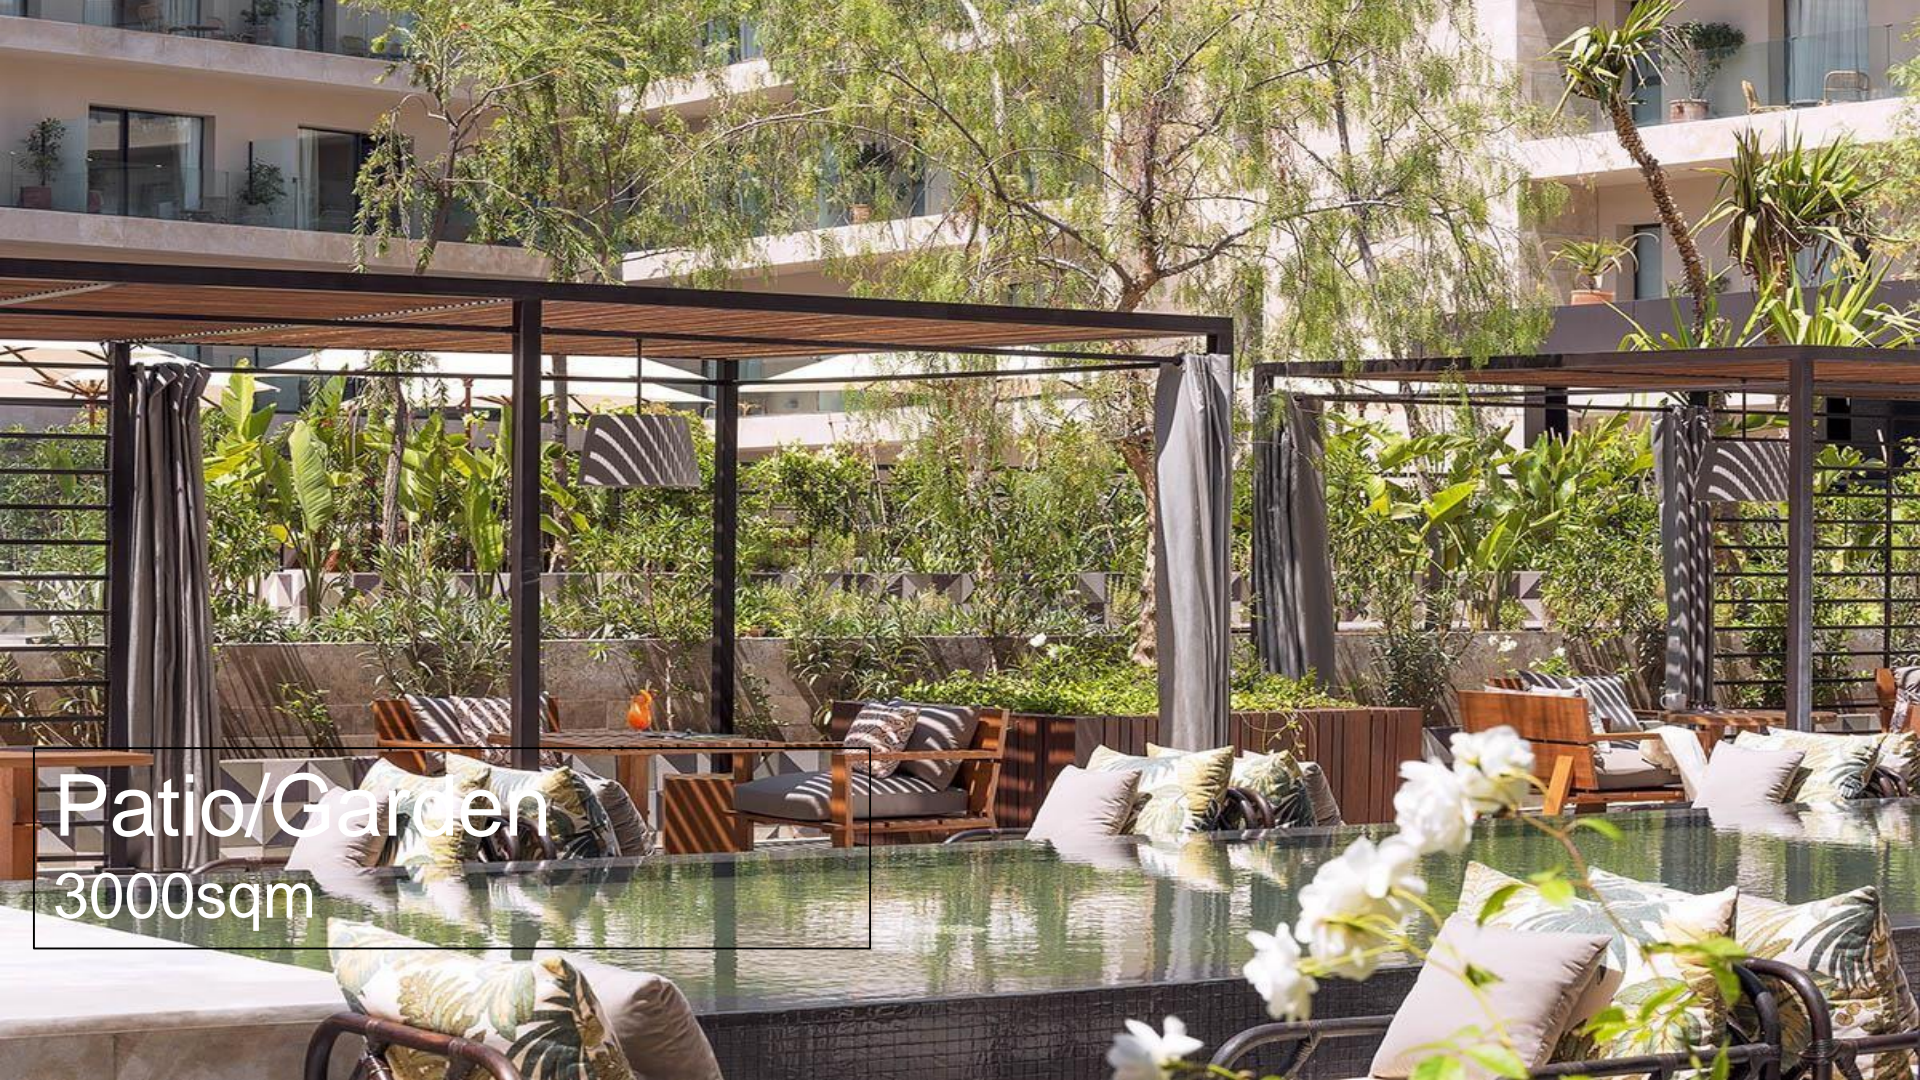

« SPECIALY DESIGNED BY THE FAMOUS I.RAHMOUNI »

Lila Restaurant

The image shows the interior of the Lila Restaurant, a modern dining space. In the foreground, a round table is set with two dark upholstered chairs, a glass of wine, and a glass of beer. The background features a long wooden table with high stools, several pendant lights, and a wall with a framed poster. The floor is polished and reflects the ambient light.

Lila Restaurant

Lila Bar

Lila Terrace

Patio/Garden
3000sqm

Patio/Garden
3000sqm

Patio/Garden
3000sqm

CORPORATE

MEETINGS EXPERIENCE